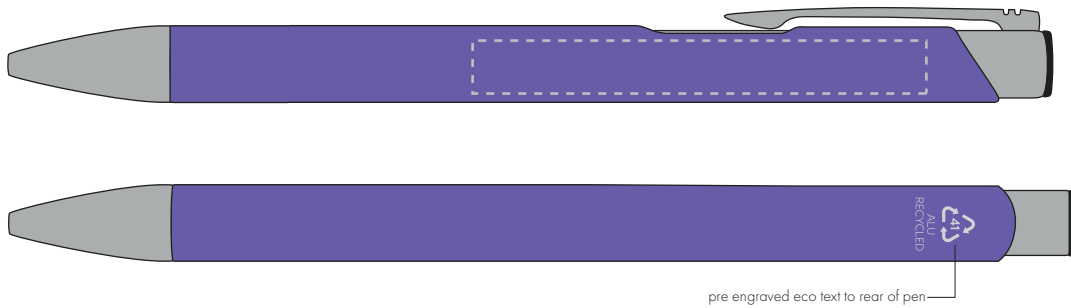

Your Ref:	Quantity:	Product Code: TPC982001
Our Ref:	Version: 1	Product Colour: PURPLE

PRINTING CONCERNS:

We stock this item in the following colours

**PANTONE REFERENCE(S)**

- Colour 1
- Colour 2
- Colour 3
- Colour 4

ARTWORK SCALE 100%

ARTWORK SCALE 100%
Side Print Area:
60mm x 7mm

Product Image for visualisation
- colours may vary

The dashed line is to demonstrate print area and will not appear on your printed item

PLEASE NOTE: